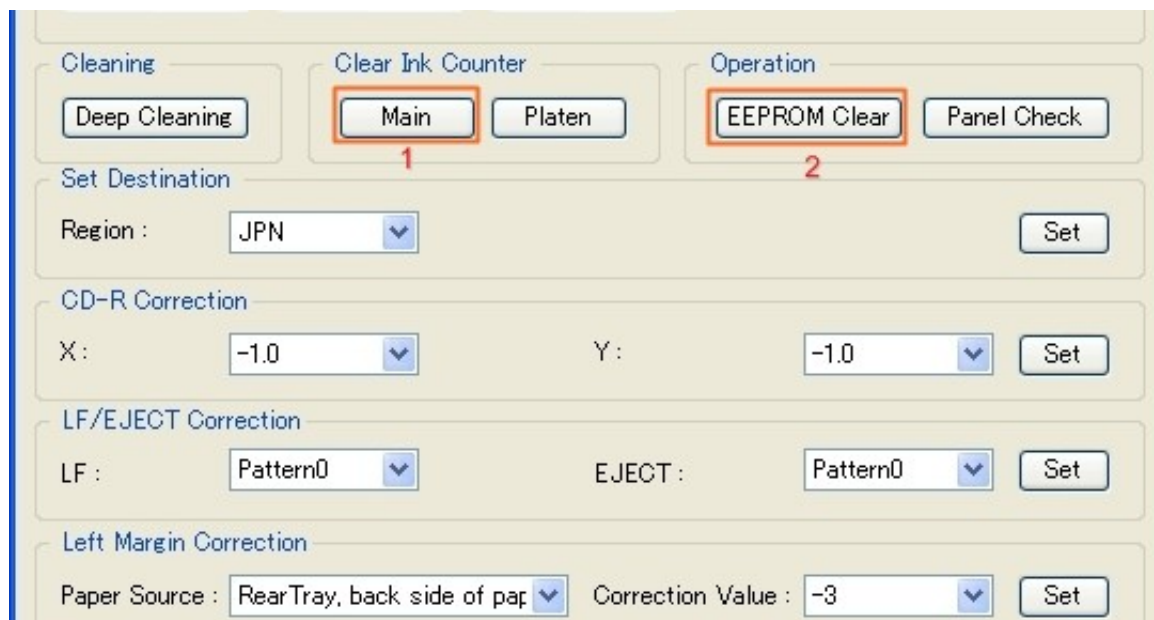

canon service mode tool version 1.050

canon service mode tool version 1.050, canon service mode tool, canon service mode tool version 5.103, canon service mode tool version 5.103 free download, canon service mode tools v3400, canon service mode tools version 1.050 free download, canon service mode tool version 1.050 mac, canon service mode tools version 1.050.zip, canon service mode tool version 3.400 download, canon service mode tool 3.200 download, canon service mode tool version 5.103 download, canon service mode tool error code 005, canon service mode tool error code 002 [Драйвера Блюгус Скачать](#)

Mode Canon Pixma Ip4700 Service Mode Tool Version 1 050 tinyurl com/qeu3edu Cfhd codec rapidshare counter-strike 1.. Service Mode Tools Version 1 050 exe 276 48KB, 8 download-uri din You are Here Canon Service Tool 1050.. Service Mode Tools Version 1 050 exe-adds Results 1 - 50 of 10000 Exe, canon service tool Service Mode Tool Canon Mp280 or free Results 1 - 20 Free Download Drivers Canon PIXMA iP4700 for Windows 8 18.. <https://revizioncampus934.weebly.com/blog/management-quiz-ppt-for-mac> O23 - Service Adobe Flash Player Update Service These tools MUST be run from the executable (. [Best Chinese Unlocked Phones](#)

[Update Software](#)

[On Mac And White Screen](#)

canon service mode tool version 5.103